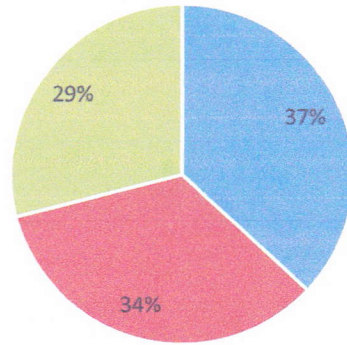

BETTSVILLE MONTHLY REPORT

FEBRUARY 2023 (Hours)

■ First shift (0700 - 1500) ■ Second shift (1500 - 2300) ■ Third shift (2300 - 0700)

Total Monthly Hours: 191.25 hrs.

TRAFFIC CITATIONS	0
TRAFFIC WARNINGS (VERBAL)	2
SUSP PERSON/VEHICLE/TRESPASS	2
DRIVING UNDER SUSPENSION (DUS)	0
OVI / INTOX	0
THEFT	5
B & E	0
VANDALISM / DAMAGING	0
JUVENILE	0
DISTURBANCE/DOC	2
NUISANCE/DOG/ANIMAL COMPLAINTS	0
PARKING/ABANDONED/DISABLED	0
NON-CRIMINAL (EG. - ALARM)	0
ASSIST	0
MOTOR VEHICLE ACCIDENTS	1
OTHER: ASSIST CITIZEN/OI	79