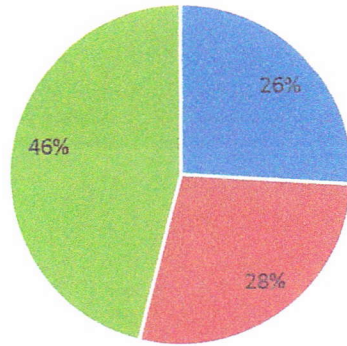

BETTSVILLE MONTHLY REPORT

APRIL 2023 (Hours)

■ First shift (0700 - 1500) ■ Second shift (1500 - 2300) ■ Third shift (2300 - 0700)

Total Monthly Hours: 149.50 hrs.

TRAFFIC CITATIONS	2
TRAFFIC WARNINGS (VERBAL)	2
SUSP PERSON/VEHICLE/TRESPASS	1
DRIVING UNDER SUSPENSION (DUS)	1
OVI / INTOX	0
THEFT	2
B & E	0
VANDALISM / DAMAGING	0
JUVENILE	1
DISTURBANCE/DOC	0
NUISANCE/DOG/ANIMAL COMPLAINTS	0
PARKING/ABANDONED/DISABLED	1
NON-CRIMINAL (EG. - ALARM)	0
ASSIST	0
MOTOR VEHICLE ACCIDENTS	0
OTHER: ASSIST CITIZEN/OI	68