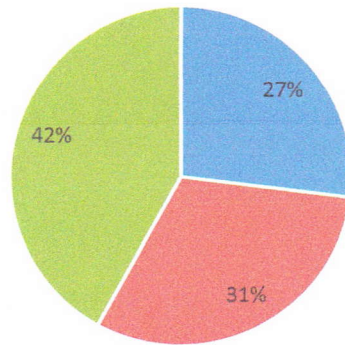

BETTSVILLE MONTHLY REPORT

AUGUST 2023 (Hours)

■ First shift (0700 - 1500) ■ Second shift (1500 - 2300) ■ Third shift (2300 - 0700)

Total Monthly Hours: 180.00 hrs.

TRAFFIC CITATIONS	8
TRAFFIC WARNINGS (VERBAL)	7
SUSP PERSON/VEHICLE/TRESPASS	5
DRIVING UNDER SUSPENSION (DUS)	0
OVI / INTOX	1
THEFT	2
B & E	0
VANDALISM / DAMAGING	0
JUVENILE	2
DISTURBANCE/DOC	0
NUISANCE/DOG/ANIMAL COMPLAINTS	0
PARKING/ABANDONED/DISABLED	0
NON-CRIMINAL (EG. - ALARM)	0
ASSIST	0
MOTOR VEHICLE ACCIDENTS	0
OTHER: ASSIST CITIZEN/OI	69